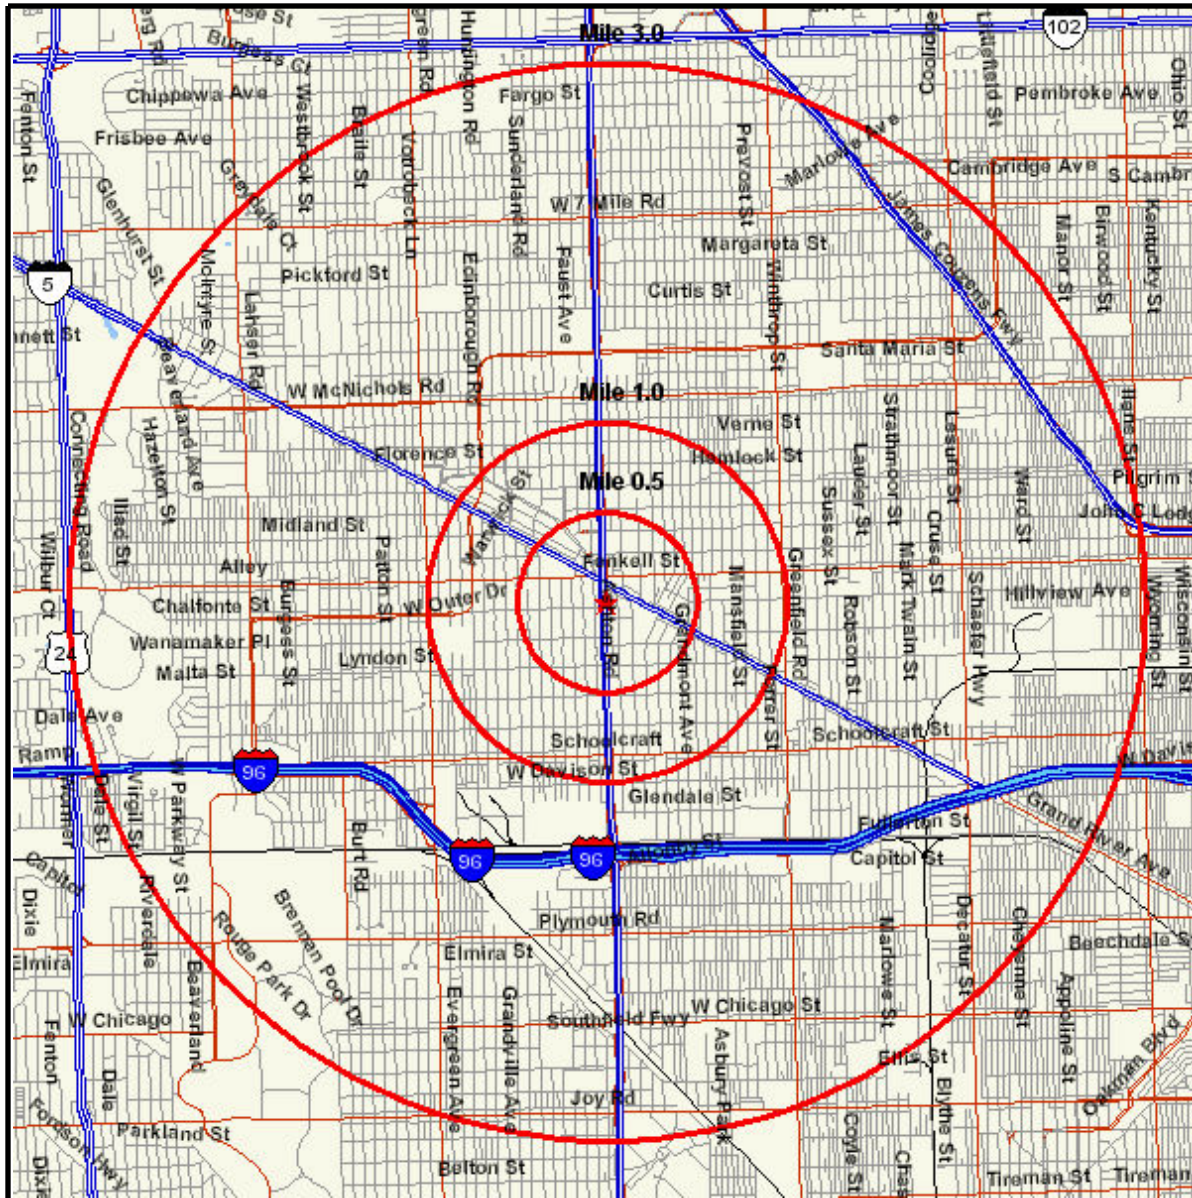

Area Map

Prepared For:
Project Code:

Order #: 963974316
Site: 01

15000 SOUTHFIELD FWY
DETROIT, MI 48223-2352
Coord: 42.398952, -83.217713
Radius - See Appendix for Details

Area Map

Prepared For:
Project Code:

Order #: 963974316
Site: 01

Appendix: Area Listing

Area Name:

Type: Radius

Radius Definition:

15000 SOUTHFIELD FWY	Center Point:	42.398952	-83.217713
DETROIT, MI 48223-2352	Circle/Band:	0.00 -	0.50

Area Name:

Type: Radius

Radius Definition:

15000 SOUTHFIELD FWY	Center Point:	42.398952	-83.217713
DETROIT, MI 48223-2352	Circle/Band:	0.00 -	1.00

Area Name:

Type: Radius

Radius Definition:

15000 SOUTHFIELD FWY	Center Point:	42.398952	-83.217713
DETROIT, MI 48223-2352	Circle/Band:	0.00 -	3.00